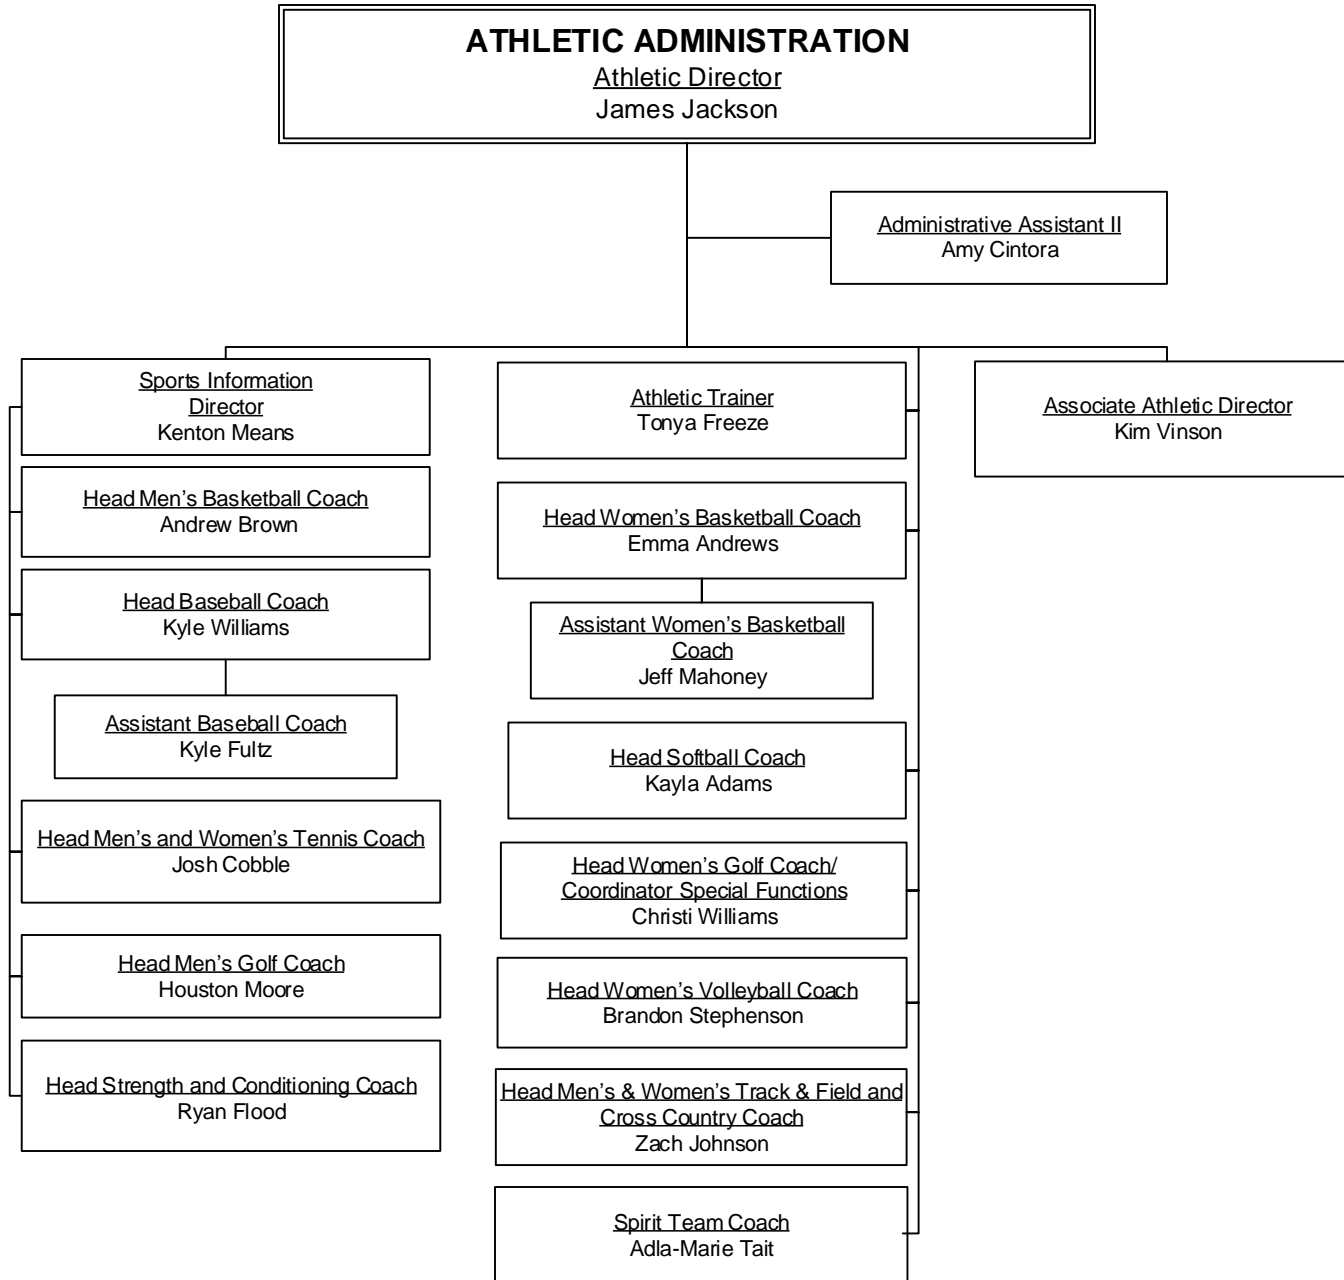

CAMERON UNIVERSITY

SCHOOL of GRADUATE and PROFESSIONAL STUDIES
Dean/Professor
 Dr. Jennifer Dennis

Administrative Assistant I
 Michele McDowell

Administrative Assistant II
 Christy Owen

SCHOOL OF ARTS and SCIENCES
Dean/Professor
 Dr. Von Underwood

Professor
 Dr. Terry Conley
 Dr. Mike Dunn

Associate Professor
 Dr. Danyelle Lee
 Dr. Matthew Van Sant

Assistant Professor
 Dr. Alimamy Fornah
 Dr. Phil Hamilton
 Dr. Antony Miller
 Open Position

Instructor
 Jimmy Bricker
 Dana Winters
 Open Position

Professor
 Dr. Clinton Bryan
 Dr. Elizabeth Nalley

Associate Professor
 Dr. Kyle Moore
 Dr. Sheila Youngblood

Assistant Professor
 Dr. Susmita Hazra
 Dr. Jarred Kelsey
 Dr. Rio Lirag (Duncan)
 Dr. Rajesh Nayak
 Open Position