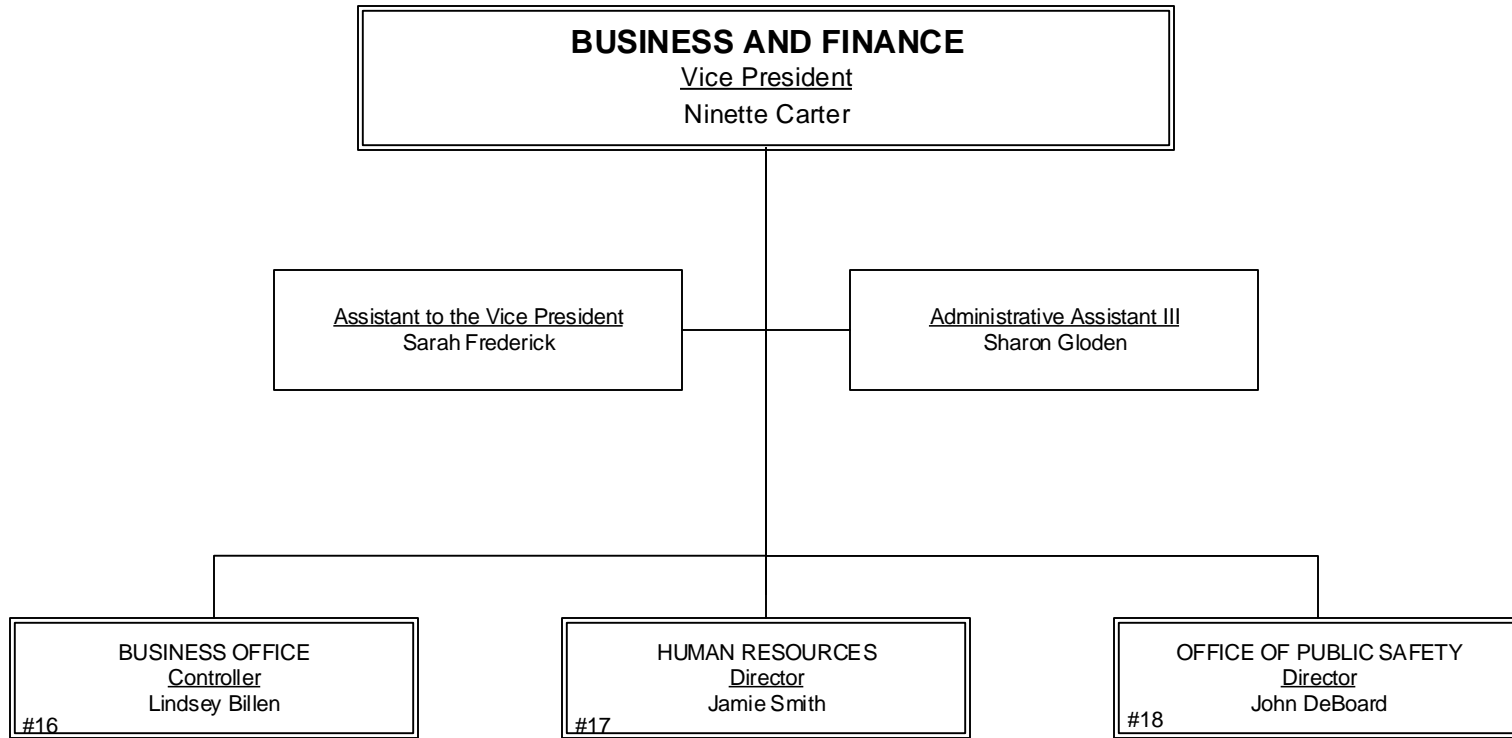

CAMERON UNIVERSITY

SCHOOL of GRADUATE and PROFESSIONAL STUDIES
Dean/Professor
 Dr. Jennifer Dennis

Administrative Assistant I
 Michele McDowell

Administrative Assistant II
 Christy Owen

SCHOOL OF ARTS and SCIENCES
Dean/Professor
 Dr. Von Underwood