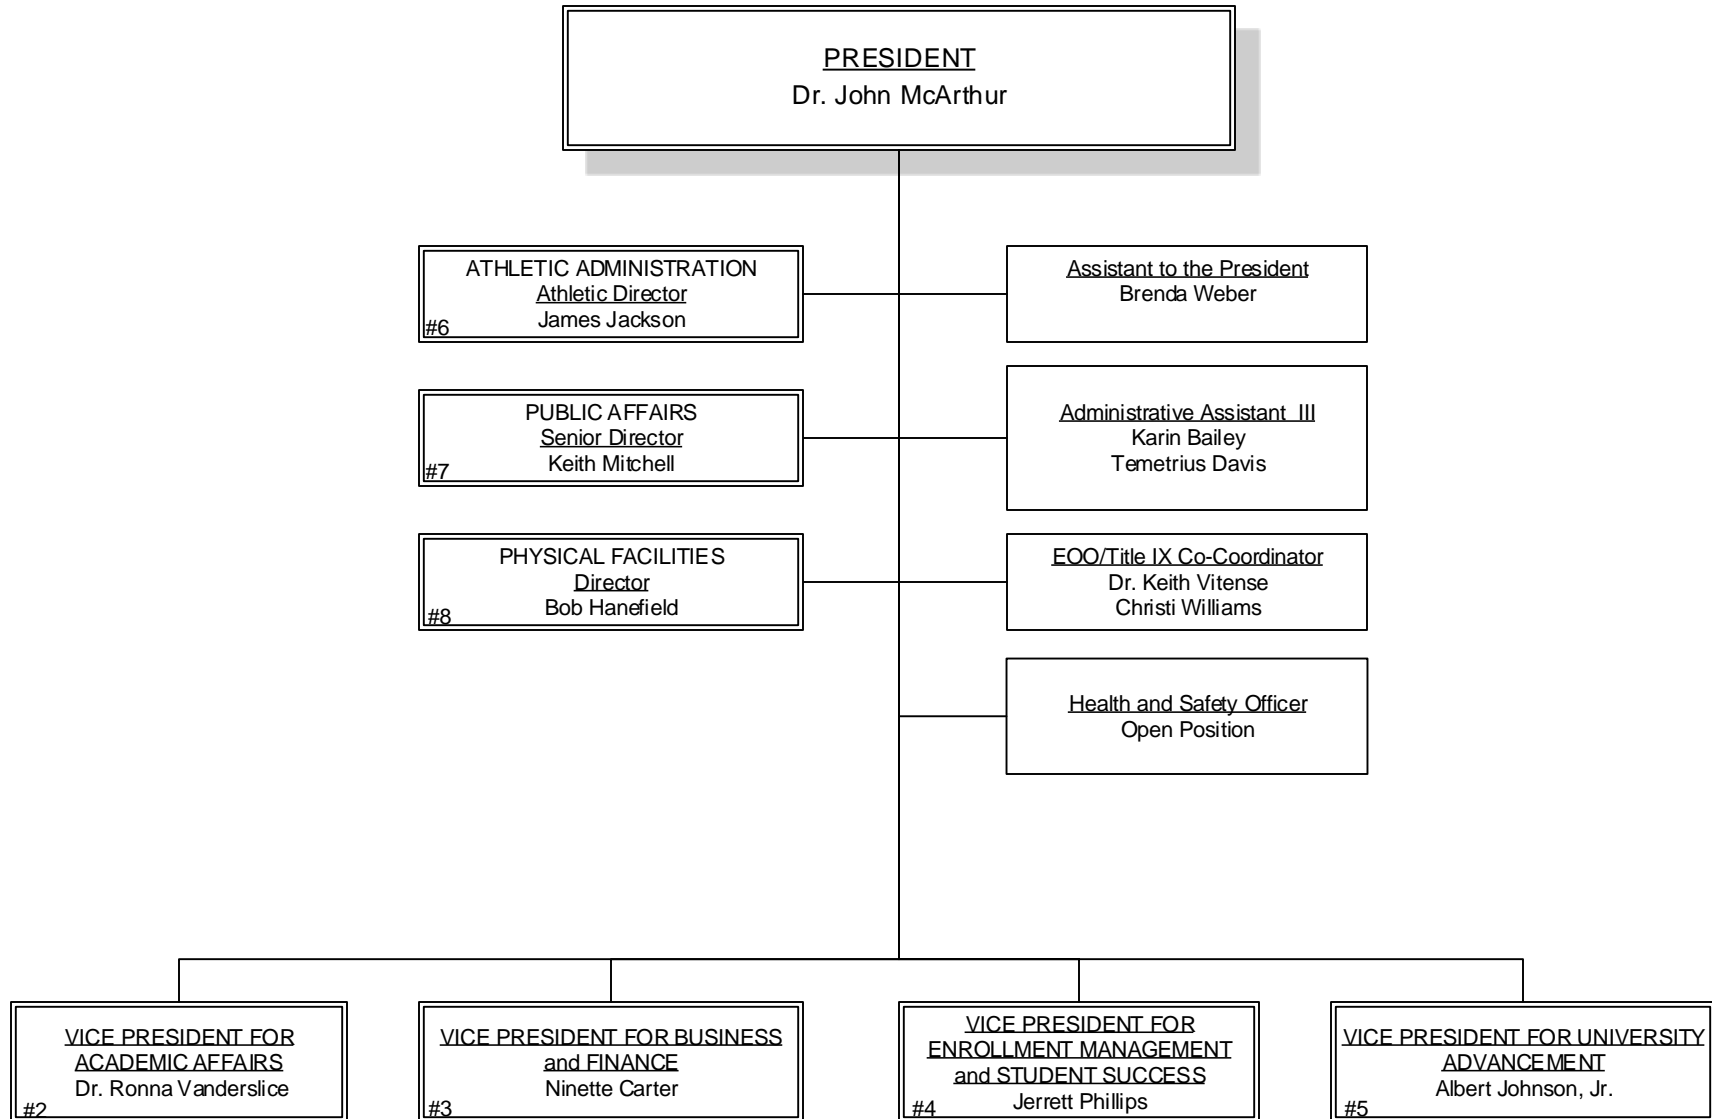

CAMERON UNIVERSITY

SCHOOL of GRADUATE and PROFESSIONAL STUDIES
Dean/Professor
 Dr. Jennifer Dennis

Administrative Assistant I
 Michele McDowell

Administrative Assistant II
 Christy Owen

SCHOOL OF ARTS and SCIENCES
Dean/Professor
 Dr. Von Underwood

Professor
 Dr. Terry Conley
 Dr. Mike Dunn

Associate Professor
 Dr. Danyelle Lee
 Dr. Matthew Van Sant

Assistant Professor
 Dr. Alimamy Fornah
 Dr. Phil Hamilton
 Dr. Antony Miller
 Open Position

Instructor
 Jimmy Bricker
 Dana Winters
 Open Position