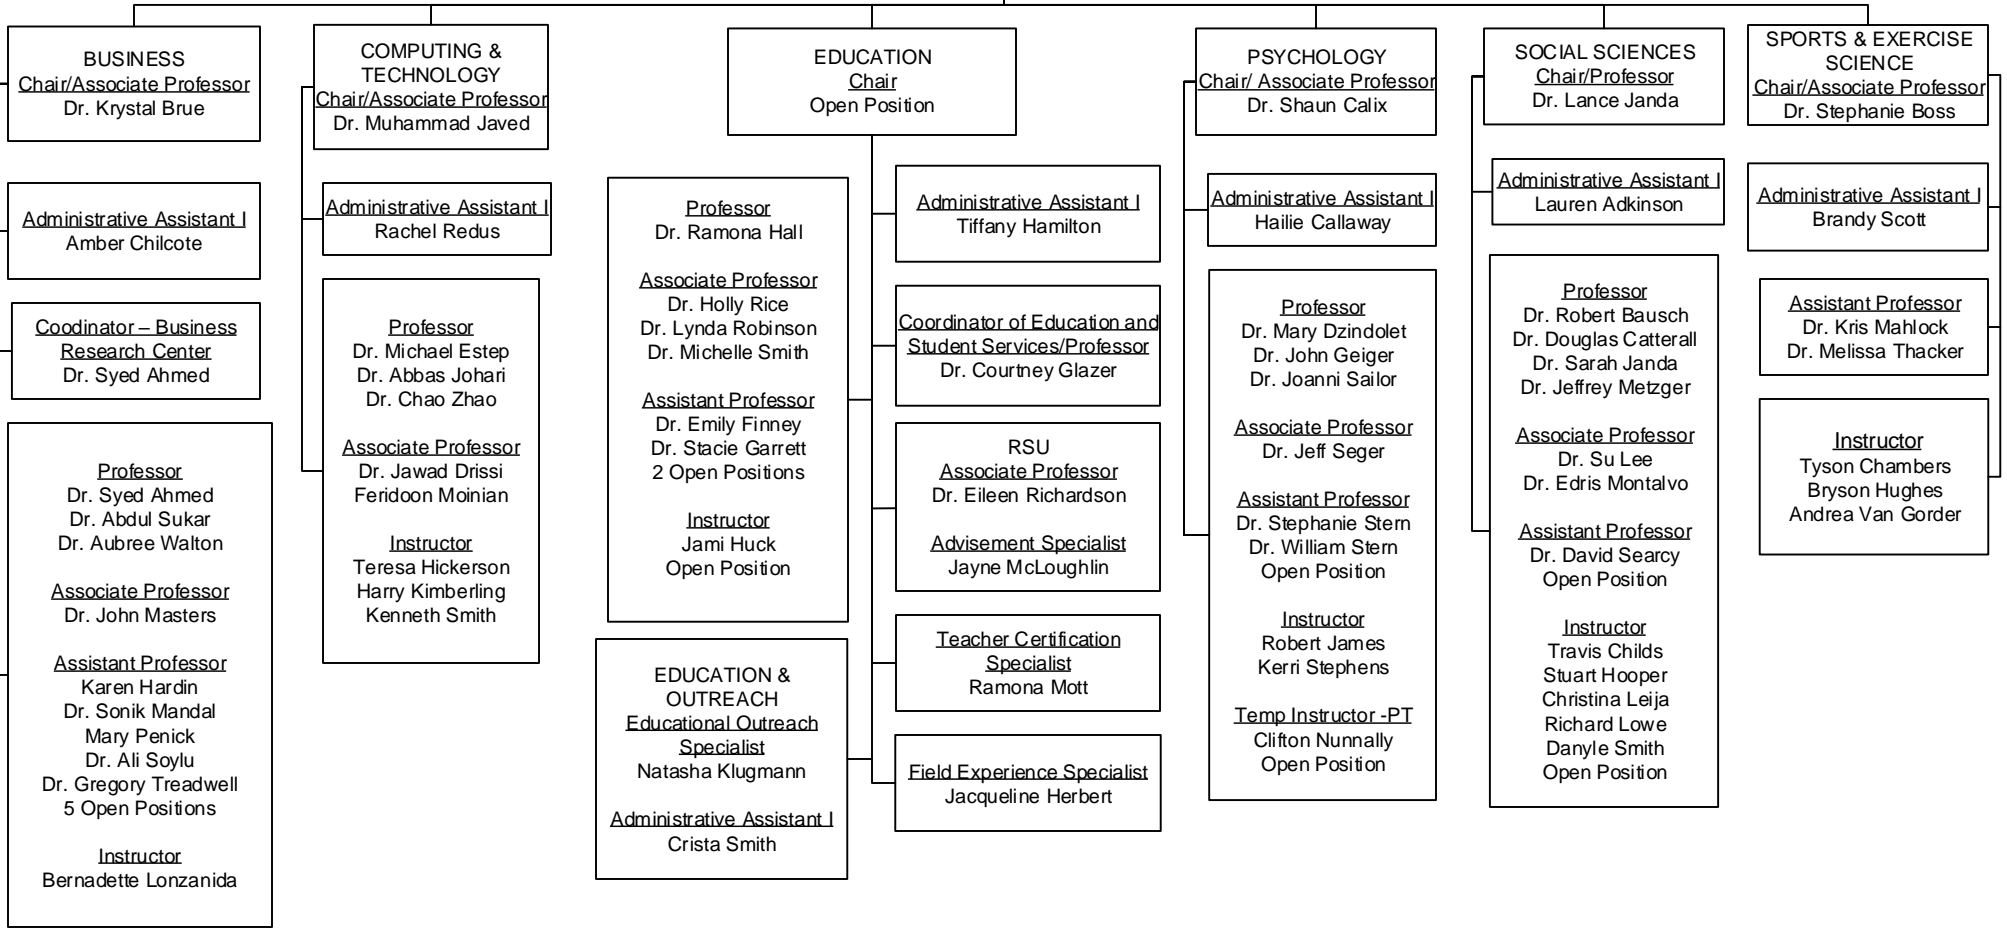

CAMERON UNIVERSITY

SCHOOL of GRADUATE and PROFESSIONAL STUDIES
Dean/Professor
 Dr. Jennifer Dennis

Administrative Assistant I
 Michele McDowell

Administrative Assistant II
 Christy Owen

SCHOOL OF ARTS and SCIENCES
Dean/Professor
 Dr. Von Underwood

Professor
 Dr. Terry Conley
 Dr. Mike Dunn

Associate Professor
 Dr. Danyelle Lee
 Dr. Matthew Van Sant

Assistant Professor
 Dr. Alimamy Fornah
 Dr. Phil Hamilton
 Dr. Antony Miller
 Open Position

Instructor
 Jimmy Bricker
 Dana Winters
 Open Position

Professor
 Dr. Clinton Bryan
 Dr. Elizabeth Nalley

Associate Professor
 Dr. Kyle Moore
 Dr. Sheila Youngblood

Assistant Professor
 Dr. Susmita Hazra
 Dr. Jarred Kelsey
 Dr. Rio Lirag (Duncan)
 Dr. Rajesh Nayak
 Open Position

Administrative Assistant I
 Tina Nickell

Professor
 Dr. Ioannis Argyros

Associate Professor
 Dr. James Dover
 Dr. Greg Herring
 Dr. Hong Li

Assistant Professor
 Dr. Parshuram Budhathoki
 Dr. Janak Joshi

Instructor
 Sharon Christensen
 Barbara Jinks
 Christopher Sauer
 James Streck
 Paula Wyatt
 2 Open Positions