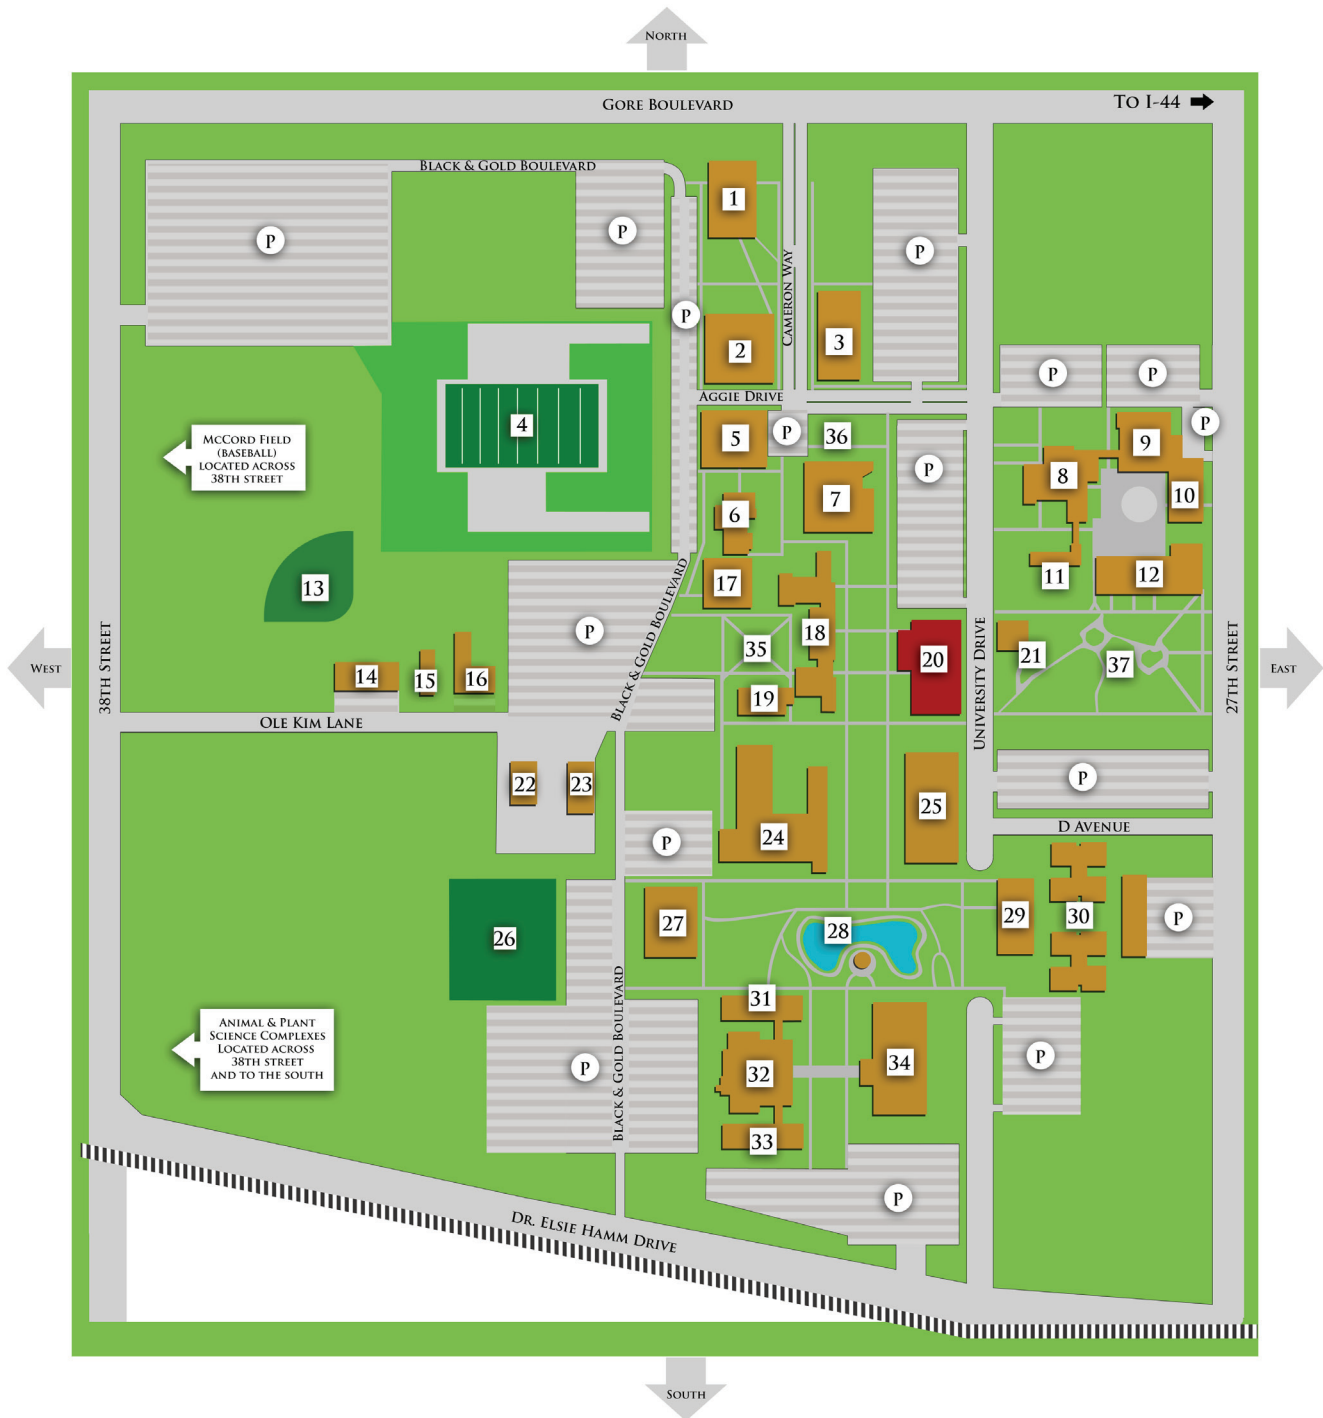

CAMERON UNIVERSITY CAMPUS MAP

MAP KEY

1. BURCH HALL
2. AGGIE GYM
3. HOWELL HALL
4. CAMERON STADIUM
5. ADMINISTRATION BUILDING
6. CENTER FOR EMERGING TECHNOLOGY AND ENTREPRENEURIAL STUDIES (CETES)
7. LIBRARY
8. MUSIC BUILDING
9. UNIVERSITY THEATRE
10. COMMUNICATIONS BUILDING
11. HAGGAR HALL
12. ART BUILDING
13. CAMERON SOFTBALL FIELD
14. WAREHOUSE
15. GROUNDS
16. CARPENTRY
17. CETES CONFERENCE CENTER
18. NANCE BOYER HALL
19. CONWILL HALL

20. ACADEMIC COMMONS
21. CAMERON EXCHANGE
22. AGRICULTURE MECHANICS/ENGINEERING
23. MAIL AND TRANSPORTATION
24. SCIENCES COMPLEX
25. MCMAHON CENTENNIAL COMPLEX
26. STREICH-HENRY TENNIS COMPLEX/MCMAHON FOUNDATION TENNIS COURTS
27. BUSINESS BUILDING
28. BENTLEY GARDENS
29. MCMAHON CENTER
30. CAMERON VILLAGE
31. NORTH SHEPLER
32. SHEPLER CENTER (BALLROOM, CENTENNIAL ROOM AND WICHITA ROOM)
33. SOUTH SHEPLER
34. FITNESS CENTER
35. CHARLES S. GRAYBILL, M.D. COURTYARD
36. JESSE DAVENPORT UNITY GARDEN
37. CAMERON PARK

- PARKING
- ATHLETIC FACILITIES
- RAILROAD TRACKS
- UNDER CONSTRUCTION

CAMERON UNIVERSITY
TOBACCOfree